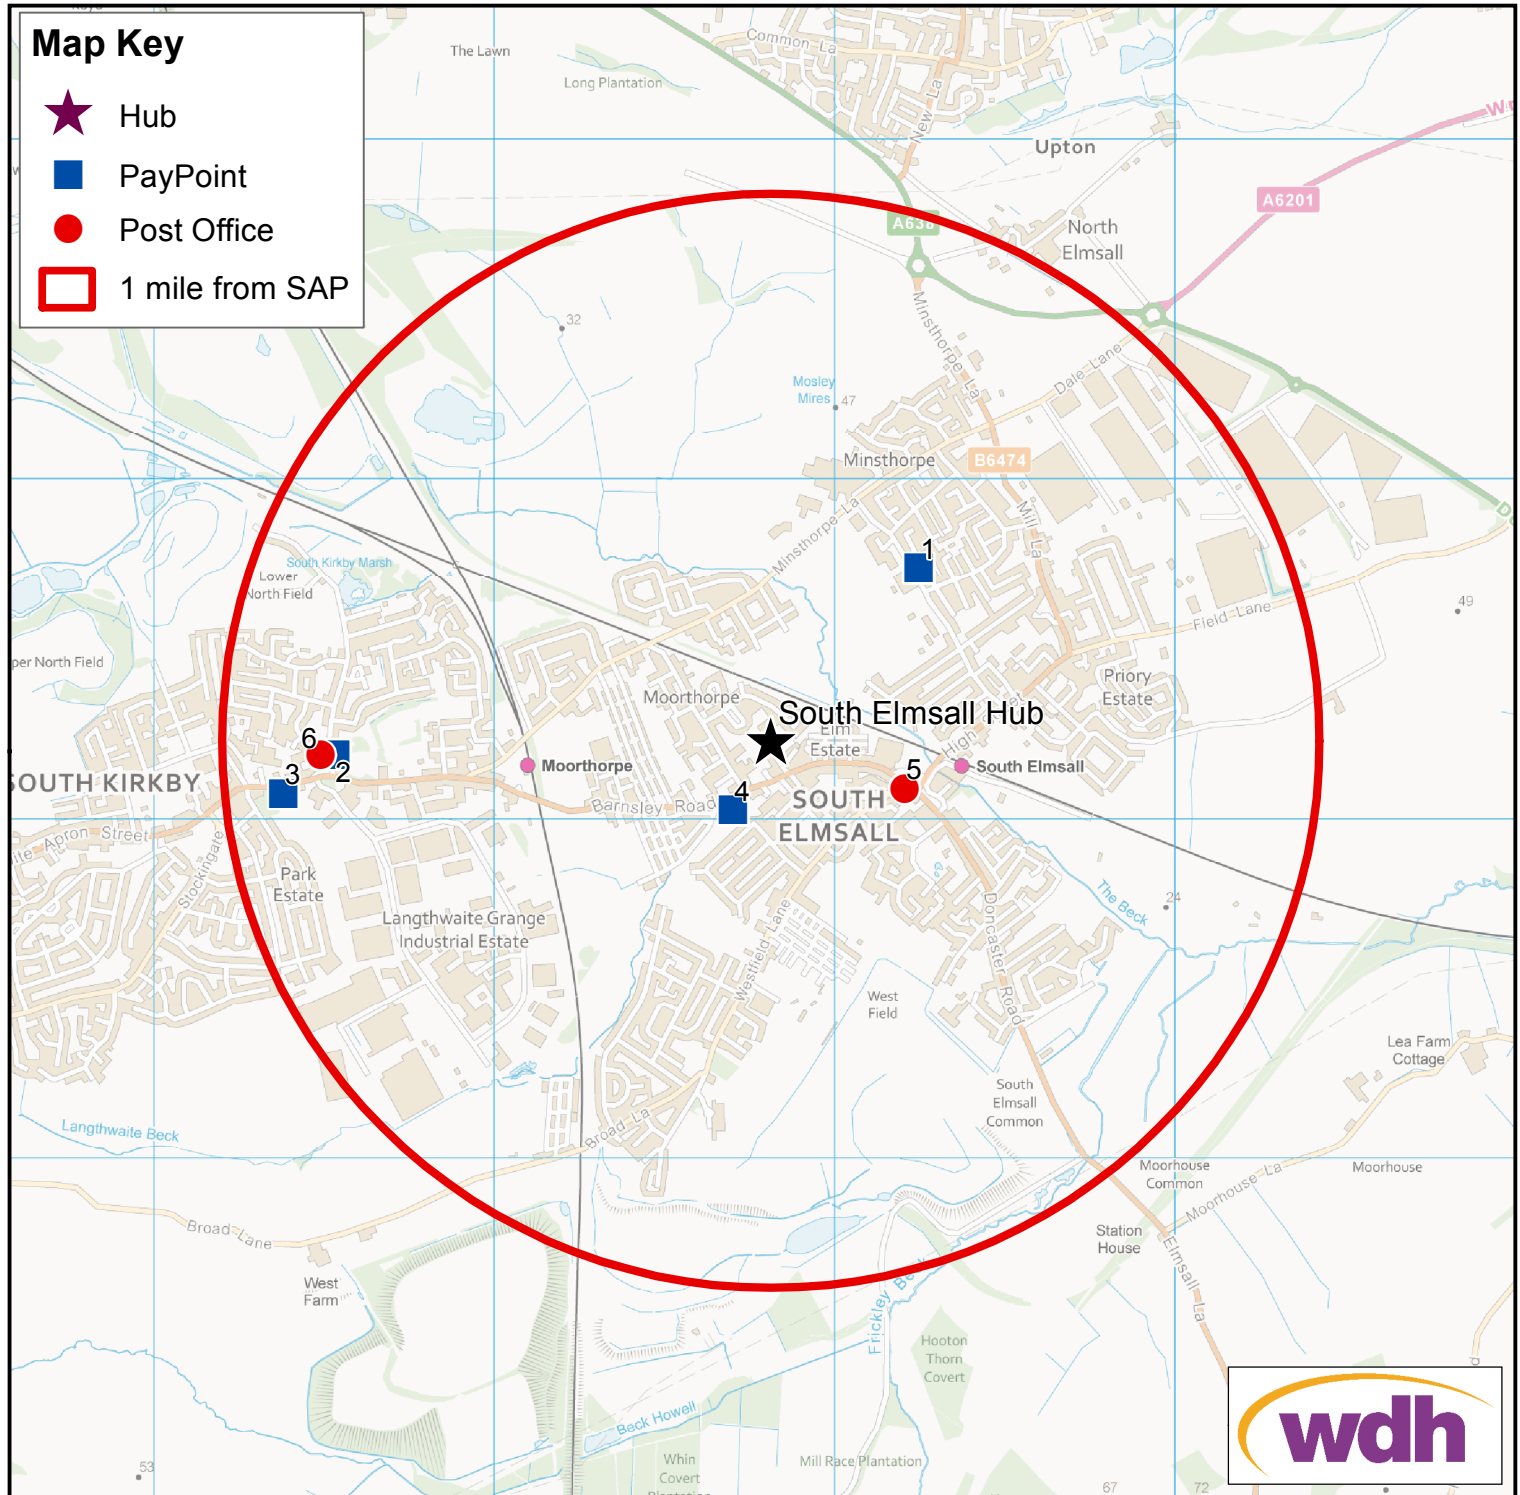

# Payment options near South Elmsall Hub

## PayPoint

1	The Co-op	58 Ash Grove	South Elmsall	WF9 2UP
2	The Green Stores	The Green	South Kirkby	WF9 3AB
3	South Kirby News	Barnsley Road	South Kirkby	WF9 3QE
4	ASDA	264 Barnsley Road	South Elmsall	WF9 2AD