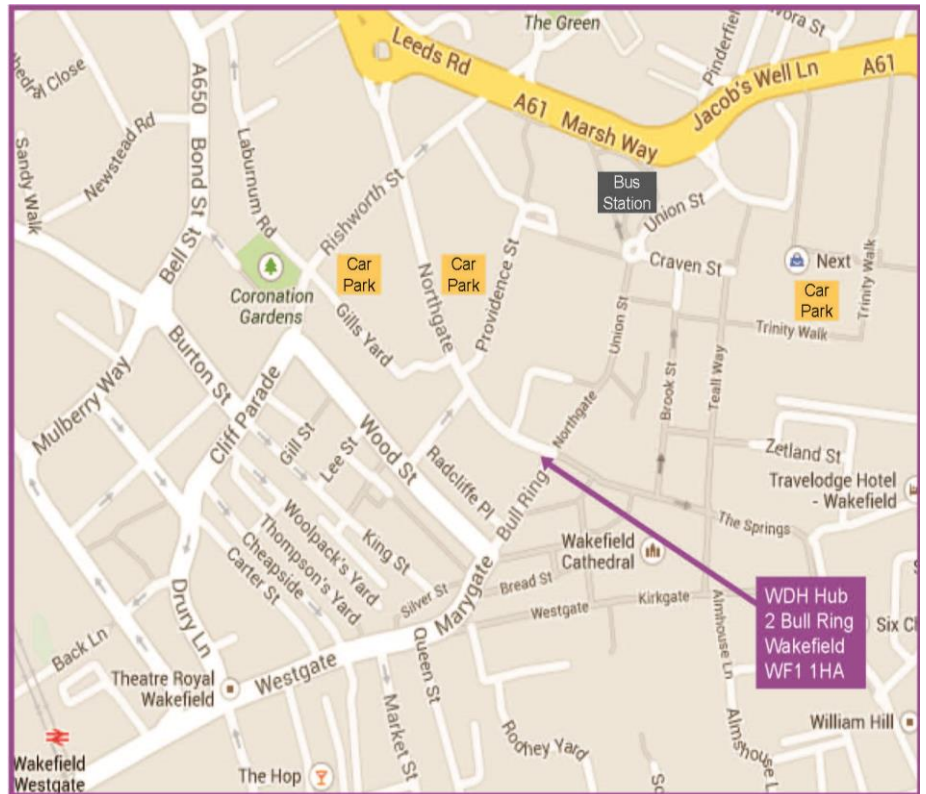

### **M1**

From the North, leave the motorway at junction 41 and take the 1st exit onto A650 into Wakefield, follow signs towards A61 ring road.

From the South, leave the motorway at junction 40. At the roundabout take the 3rd exit onto the A638 and follow signs to Wakefield city centre.

### **M62**

From the East, leave at junction 30 and take the A642 into Wakefield city centre. Go through one roundabout. Turn right onto Jacob's Well Lane / A61. Continue to follow A61. At the roundabout, take the first exit onto Northgate. Turn right onto Bull Ring.

From the West on the M62, leave the motorway at junction 29, to join the M1. Leave the M1 at junction 41 and take the first exit onto A650 into Wakefield and follow signs towards A61 ring road.

### **Nearby Car Parks**

Trinity Walk Shopping Centre – WF1 1QS

Rishworth Street – WF1 3BY. Northgate – WF1 3BP