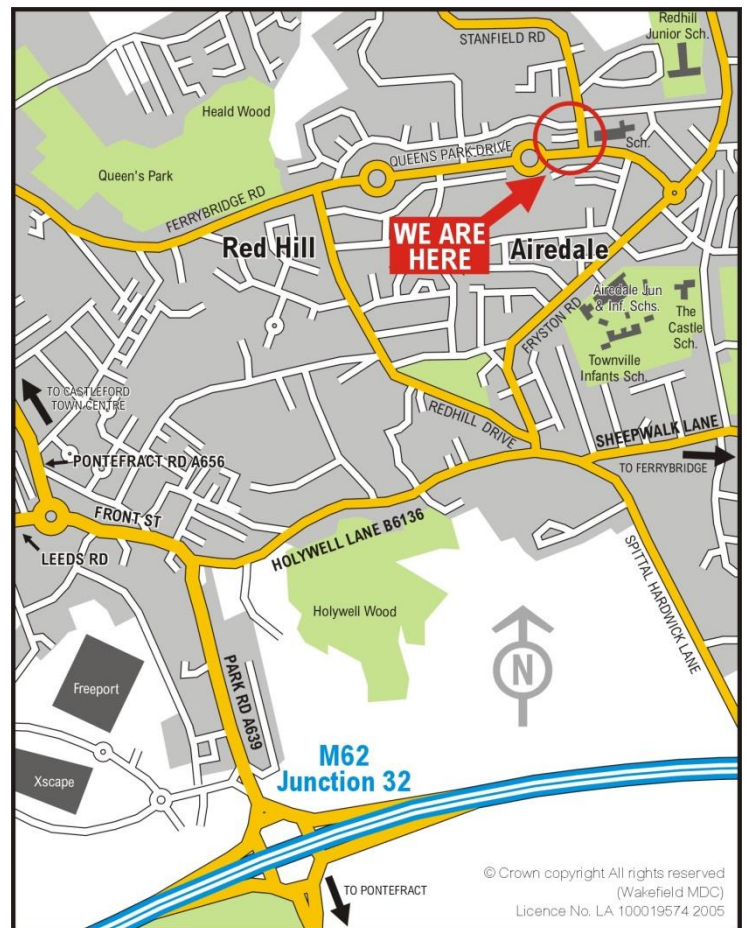

## Directions to Airedale Service Access Point

**Stansfield Road  
Airedale  
Castleford WF10 3BY**

**Phone 0345 8 507 507**

### From the M62

- Leave the M62 at Junction 32, joining the A639 towards Castleford.
- Turn right at the roundabout onto Holywell Lane – proceed to the top of the hill and turn left onto Fryston Road.
- At the next roundabout turn left at the library onto Queens Park Drive.
- Turn right after approximately 20 yards onto Stansfield Road.
- Airedale Service Access Point is on the left-hand side.

### From Castleford Town Centre

- Follow the signs for Ferrybridge / Knottingley.
- Pass the Civic Centre on the left and proceed up Queens Park Hill.
- After the second roundabout take the first left turn.
- Airedale Service Access Point is on the left-hand side.

### Bus and Train Access

Buses 184 and 185 from Pontefract bus station, 159, 184, 185 and 500 from Castleford bus station and the 184 from Wakefield bus station run along Queens Park Drive. There is no direct train link, the nearest stations are Pontefract and Castleford.