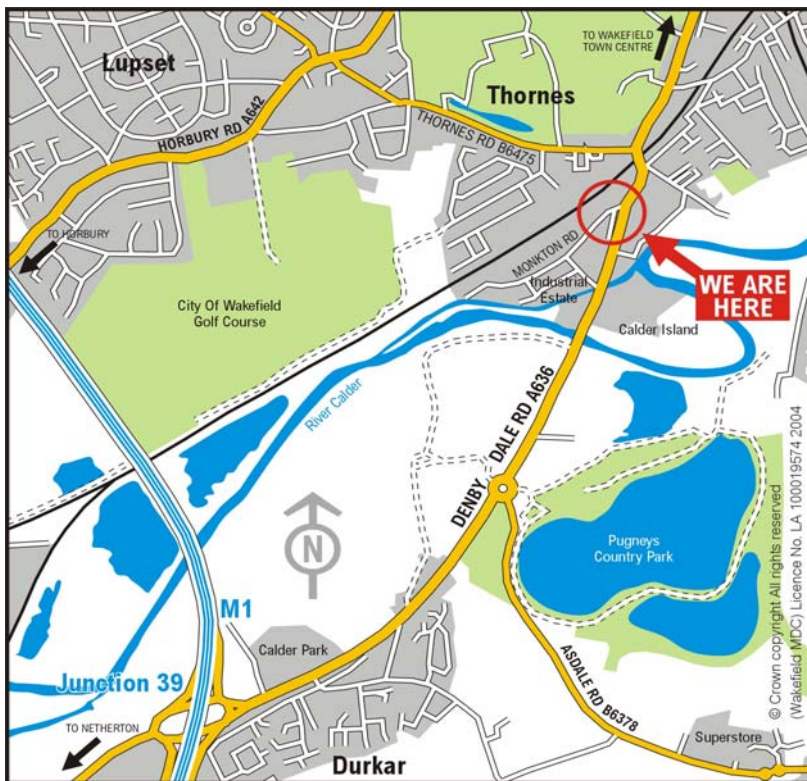

Directions to Winston House

Winston House
Monckton Road
Off Denby Dale Road
WAKEFIELD
WF2 7AL

From the M1 (North and South)

- Leave the M1 at Junction 39, joining the A636 towards Wakefield
- After the second roundabout, pass over a bridge and turn left onto the Monckton Industrial Estate
- As you turn off the main road, Winston House is the red-brick building immediately on your right

From Wakefield Town Centre

- Follow A636 Denby Dale Road towards M1 south
- Go straight on at the lights
- Go under the railway bridge and immediately into the right-hand lane
- As you turn right Winston House is immediately on your right

Wakefield Town Centre