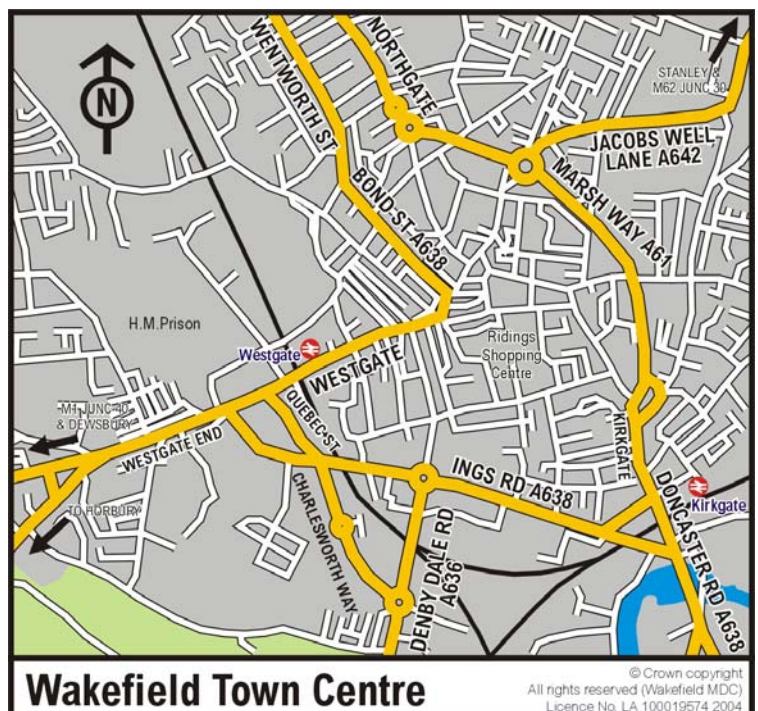

Directions to Winston House

Winston House
Monckton Road
Off Denby Dale Road
WAKEFIELD
WF2 7AL

From the M1 (North and South)

- Leave the M1 at Junction 39, joining the A636 towards Wakefield
- After the second roundabout, pass over a bridge and turn left onto the Monckton Industrial Estate
- As you turn off the main road, Winston House is the red-brick building immediately on your right

From Wakefield Town Centre

- Follow A636 Denby Dale Road towards M1 south
- Go straight on at the lights
- Go under the railway bridge and immediately into the right-hand lane
- As you turn right Winston House is immediately on your right

Wakefield Town Centre