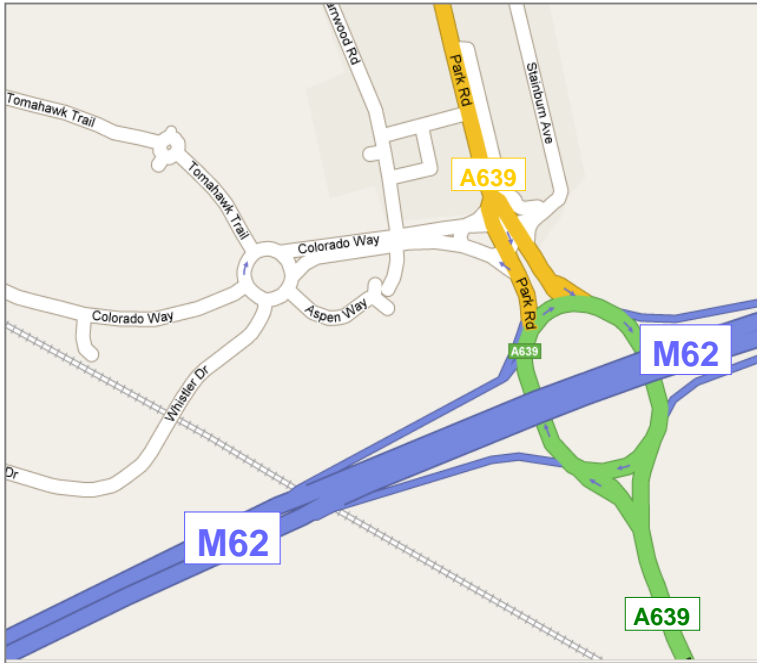

**Merefield House
Whistler Drive
CASTLEFORD
WF10 5HX**

From the M62 (East and West)

- If travelling east leave the M62 at Junction 32, taking the filter lane signposted Xscape and Outlet.
- If travelling west leave the motorway at Junction 32 and go underneath it on the roundabout and follows signs for Xscape and Outlet.
- At the roundabout on Colorado Way take the second exit into Whistler Drive.
- Merefield House is at the top of the hill on the left.

From Castleford

- Take A639 towards M62 and Pontefract.
- Turn right at the first set of traffic lights on Park Road into Colorado Way.
- At the roundabout on Colorado Way take the second exit into Whistler Drive.
- Merefield House is at the top of the hill on the left.

From Pontefract

- Take A639 towards M62 and Castleford.
- Follow signs for Xscape / Outlet into Colorado Way.
- At the roundabout on Colorado Way take the second exit into Whistler Drive.
- Merefield House is at the top of the hill on the left.