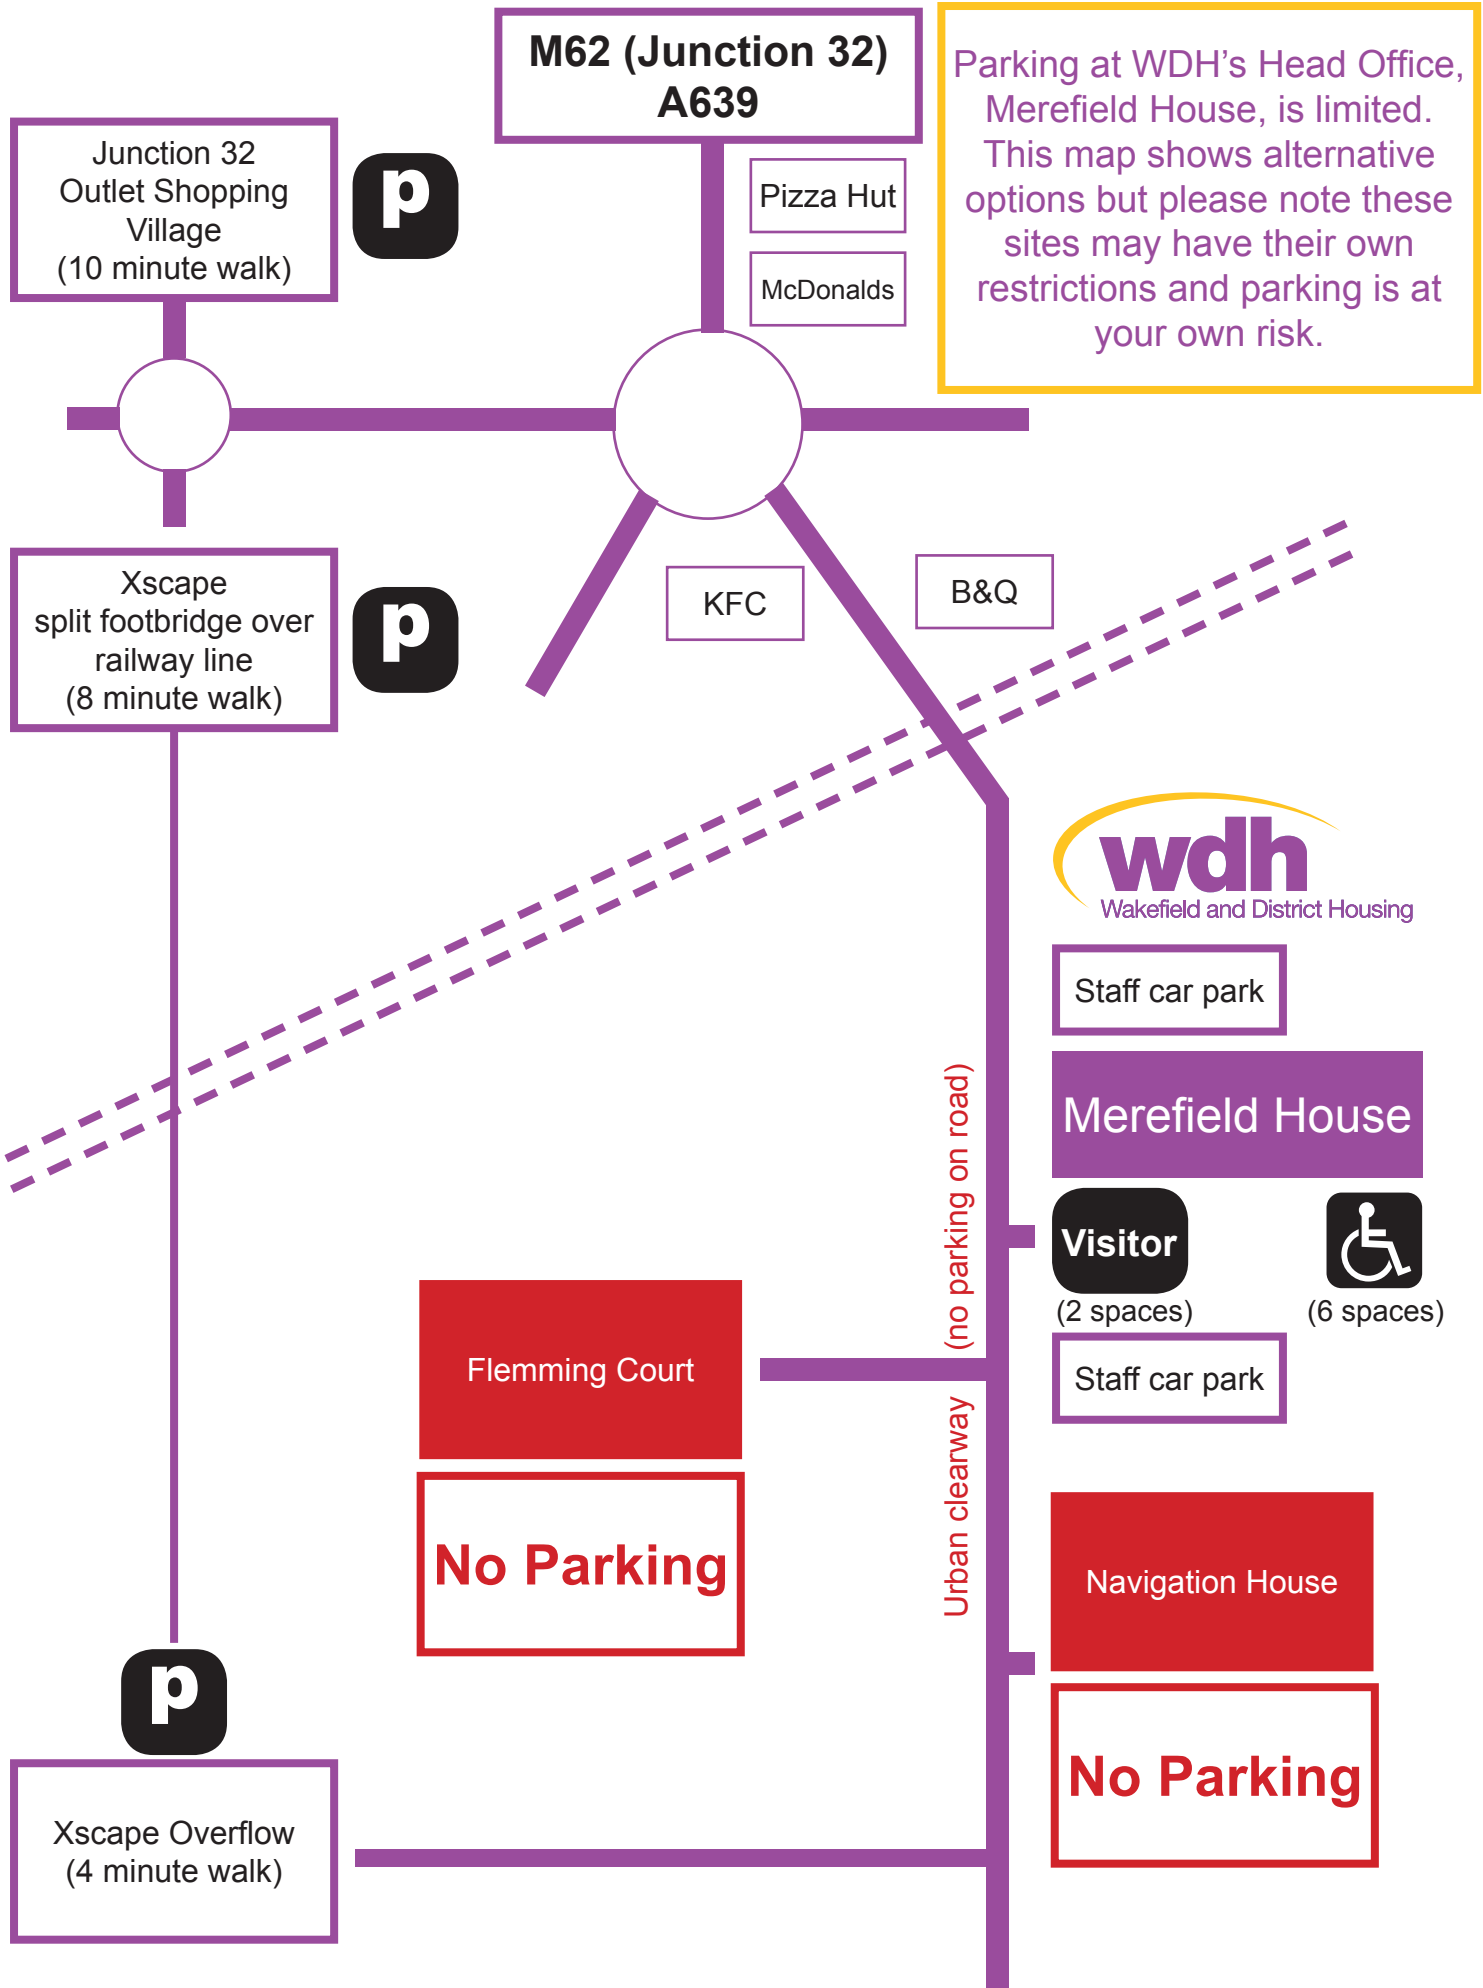

# Car Parking Information

Merefield House, Whistler Drive, Castleford, WF10 5HX

Parking at WDH's Head Office, Merefield House, is limited. This map shows alternative options but please note these sites may have their own restrictions and parking is at your own risk.